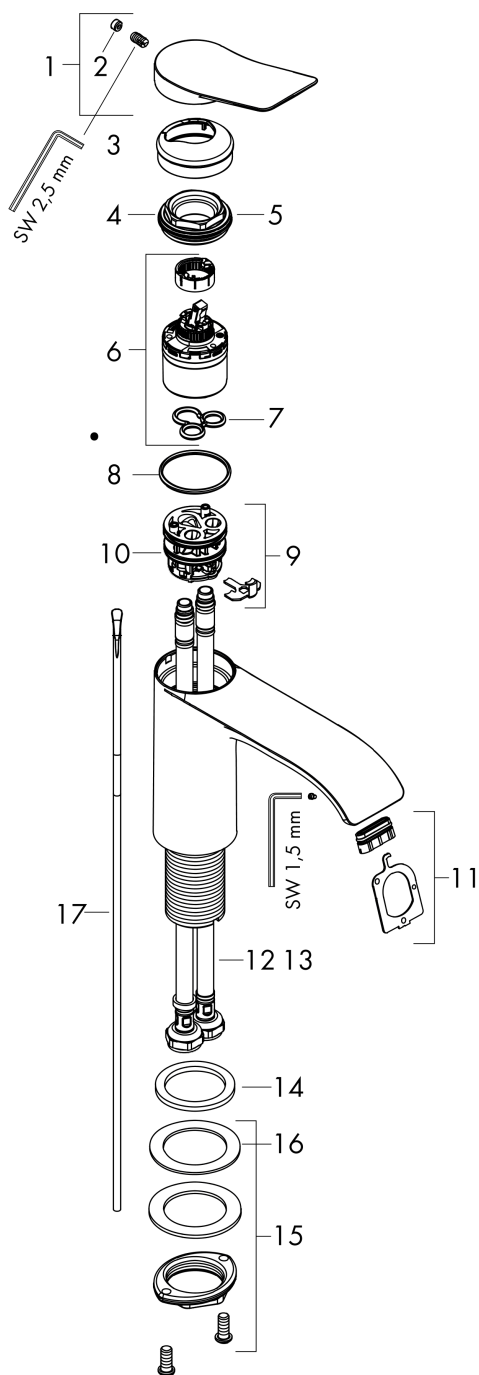

#### Scale drawing

#### Flowchart

**Vivenis**  
**Single lever basin mixer 110 with pop-up waste set**  
 Surfaces: **Matt Black**    Article Number: **75020670**

## Exploded Drawing

Year of production: >06/21

### Spare part list

Year of production: >06/21

Pos.	Description	Article Number	Price	PU
1	handle	94277670	-	1
2	screw cover	93735610	-	1
3	escutcheon	94027670	-	1
4	nut	93995000	-	1
5	O-ring 35x1,5	92114000	-	1
6	cartridge, assy	93897000	-	1
7	seal	95008000	-	1
8	O-ring 35x2	92604000	-	1
9	adapter for cartridge	98750000	-	1
10	O-Ring 30x2	98186000	-	1
11	spray former	94275000	-	1
12	connection hose 450 mm M8x0,75 G3/8	97206000	-	1
13	O-ring 6,6x1,6	93019000	-	1
14	flat seal	98749000	-	1
15	fixing set (Ø 32)	13961000	-	1
16	lever collar	97548000	-	1
17	pull rod	96657000	-	1
a	pop up waste	94139670	-	1
b	fixation extension 35 mm	13898000	-	1