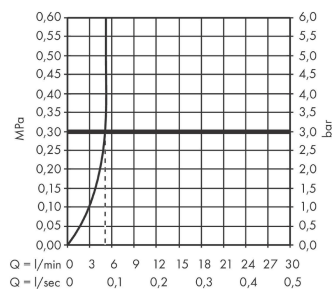

Vivenis

Single lever basin mixer 110 with pop-up waste set

Surfaces: **Matt Black** Article Number: **75020670**

Description

product features

- consists of: single lever basin mixer, waste set
- ComfortZone 110
- projection 146 mm
- spray type: WaterfallStream
- maximum flow rate at 3 bar: 5 l/min
- ceramic cartridge
- temperature limitation adjustable
- suitable for continuous flow water heaters
- pop-up waste set G 1¼
- material waste set: metal
- connection type: G ¾ connections
- connection dimension: DN15

Technology

Design awards

reddot winner 2021

Product image

Scale drawing

Flowchart