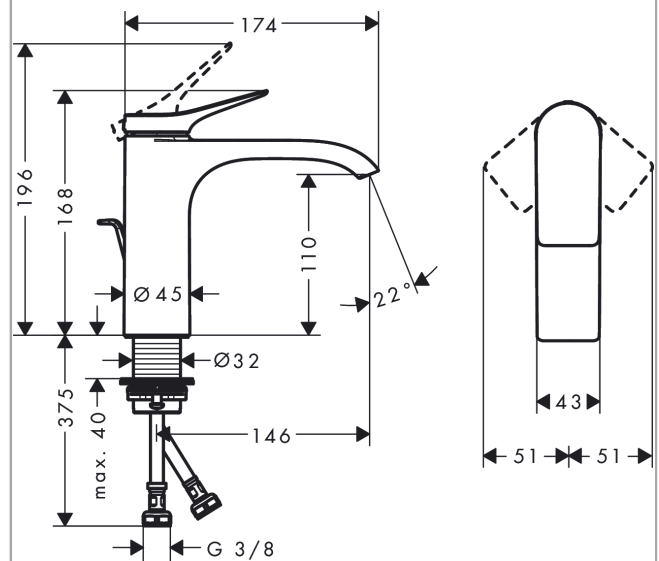

##### product features

- consists of: single lever basin mixer, waste set
- ComfortZone 110
- projection 146 mm
- spray type: WaterfallStream
- maximum flow rate at 3 bar: 5 l/min
- ceramic cartridge
- temperature limitation adjustable
- suitable for continuous flow water heaters
- pop-up waste set G 1¼
- material waste set: metal
- connection type: G ¾ connections
- connection dimension: DN15

#### Product image

#### Scale drawing